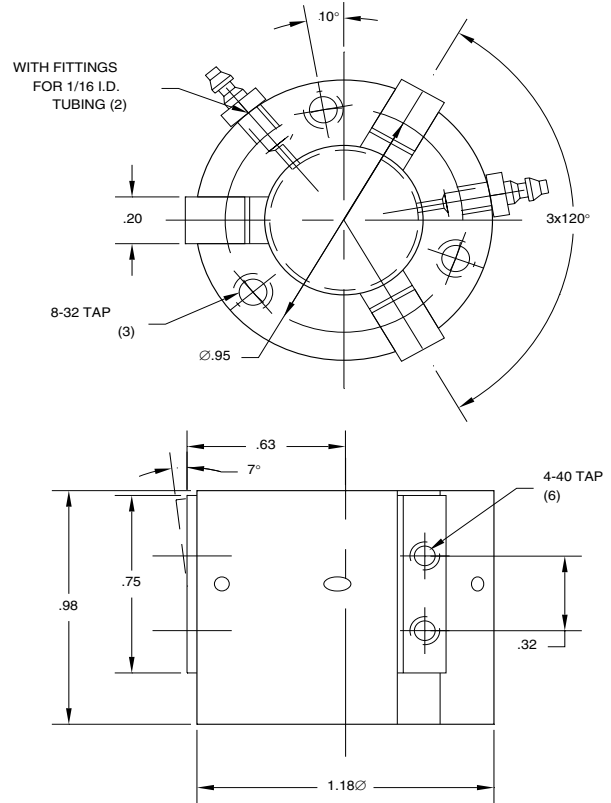

Gripper Radial Motion 3 Jaw Toggle Joint Double Acting

BG-3J-1

TECHNICAL DATA:

Weight	2 oz
Max Rec Load	1 lb
Min Gripping Force @ 80 PSI	4.4 in/lbs
Max Gripping Force @ 80 PSI	29 in/lbs
Operating Pressure	60-100 PSI

BG-3J-2

TECHNICAL DATA:

Weight	13 oz
Max Rec Load	10 lb
Min Gripping Force @ 80 PSI	35 in/lbs
Max Gripping Force @ 80 PSI	425 in/lbs
Operating Pressure	60-100 PSI