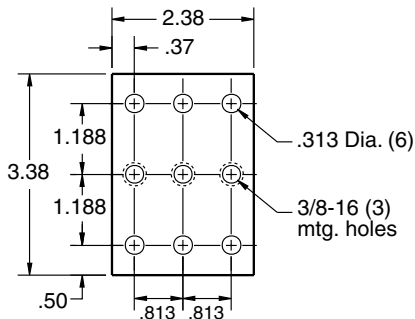

B-4TPX

| TECHNICAL DATA: | |
|--------------------|-------------|
| Weight | 14 lbs |
| Max Rec. Load | 50 lbs |
| Force @ 80 psi | 120 lbs @ F |
| Operating Pressure | 60-100 PSI |

Accessories

B

Upright ground steel jaws for mounting tooling

J1-4 jaw for B-4TPX (bolts & pins included)

Proximity sensors preassembled for open & closed positions (see page 54)