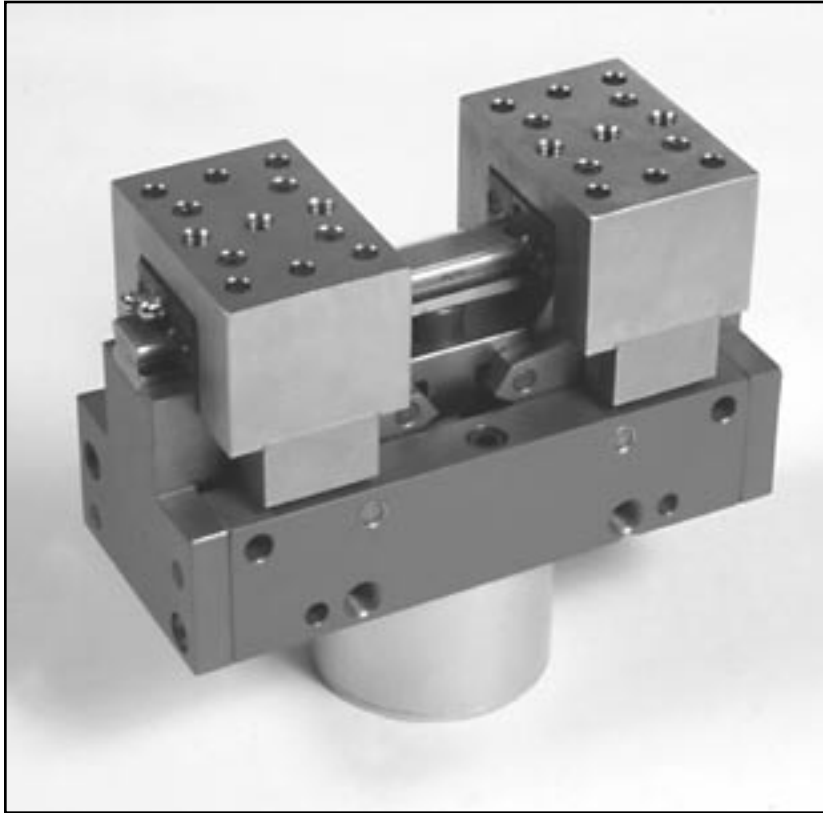

B-4TPX

| TECHNICAL DATA: | |
|--------------------|-------------|
| Weight | 14 lbs |
| Max Rec. Load | 50 lbs |
| Force @ 80 psi | 120 lbs @ F |
| Operating Pressure | 60-100 PSI |

Accessories

B

Upright ground steel jaws for mounting tooling

J1-4 jaw for B-4TPX (bolts & pins included)

Proximity sensors preassembled for open & closed positions (see page 54)