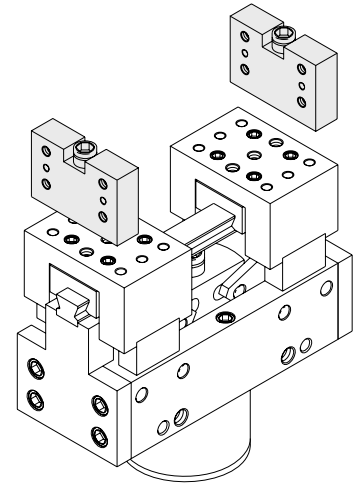

B-4TPX

| TECHNICAL DATA: | |
|--------------------|-------------|
| Weight | 14 lbs |
| Max Rec. Load | 50 lbs |
| Force @ 80 psi | 120 lbs @ F |
| Operating Pressure | 60-100 PSI |

Accessories

B

Upright ground steel jaws for mounting tooling

J1-4 jaw for B-4TPX (bolts & pins included)

Proximity sensors preassembled for open & closed positions (see page 54)