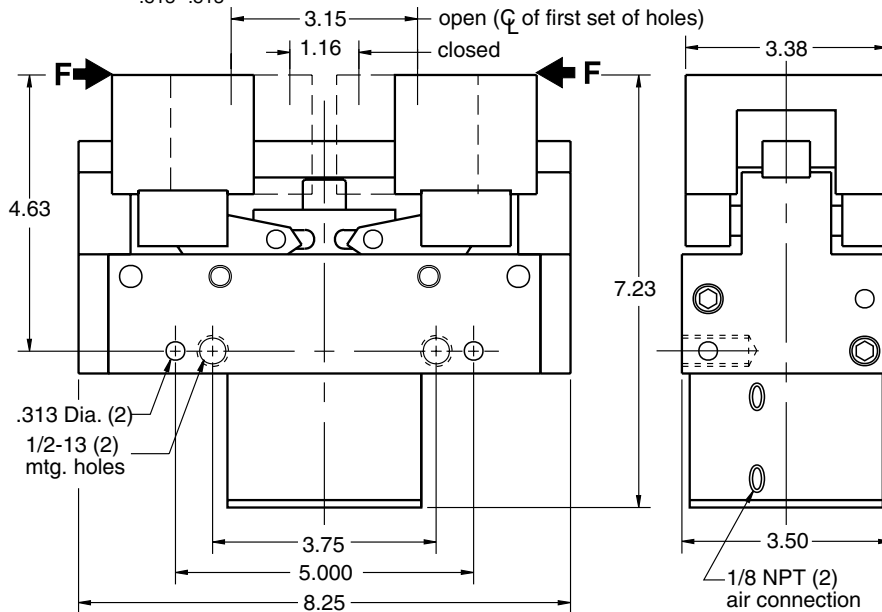

B-4TPX

| TECHNICAL DATA: | |
|--------------------|-------------|
| Weight | 14 lbs |
| Max Rec. Load | 50 lbs |
| Force @ 80 psi | 120 lbs @ F |
| Operating Pressure | 60-100 PSI |

Accessories

B

Upright ground steel jaws for mounting tooling

J1-4 jaw for B-4TPX (bolts & pins included)

Proximity sensors preassembled for open & closed positions (see page 54)