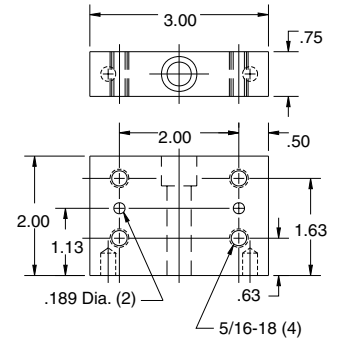

B-4TPX

| TECHNICAL DATA: | |
|--------------------|-------------|
| Weight | 14 lbs |
| Max Rec. Load | 50 lbs |
| Force @ 80 psi | 120 lbs @ F |
| Operating Pressure | 60-100 PSI |

Accessories

B

Upright ground steel jaws for mounting tooling

J1-4 jaw for B-4TPX (bolts & pins included)

Proximity sensors preassembled for open & closed positions (see page 54)