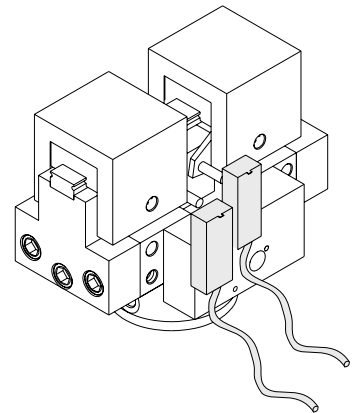

B-4TPX

| TECHNICAL DATA: | |
|--------------------|-------------|
| Weight | 14 lbs |
| Max Rec. Load | 50 lbs |
| Force @ 80 psi | 120 lbs @ F |
| Operating Pressure | 60-100 PSI |

Accessories

B

Upright ground steel jaws for mounting tooling

J1-4 jaw for B-4TPX (bolts & pins included)

Proximity sensors preassembled for open & closed positions (see page 54)