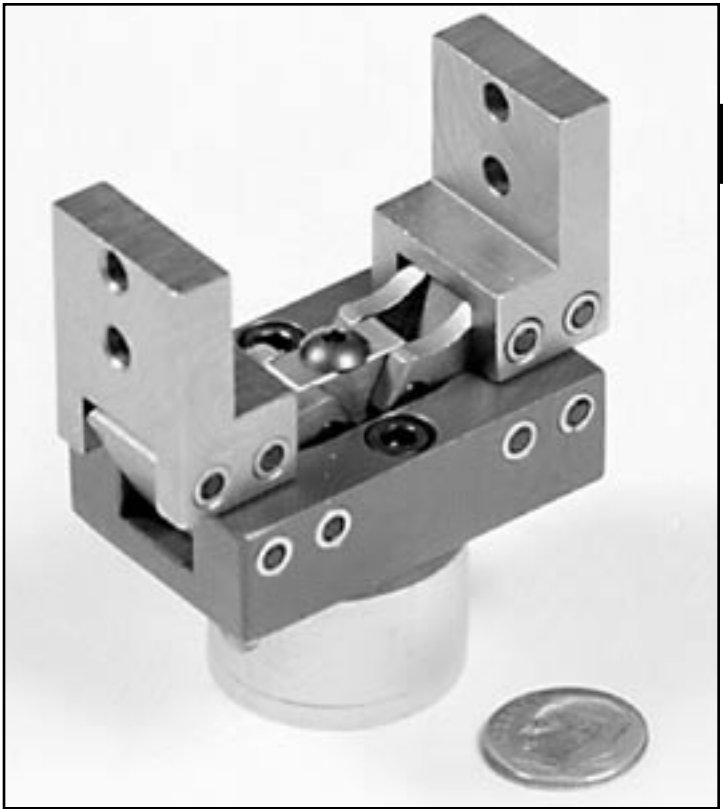

B-0P

B

TECHNICAL DATA	
Weight	7 oz
Max Rec. Load	1 lb
Force @ 80 psi	6 lbs @ F
Operating Pressure	60-100 PSI

For sensing options, see page 54