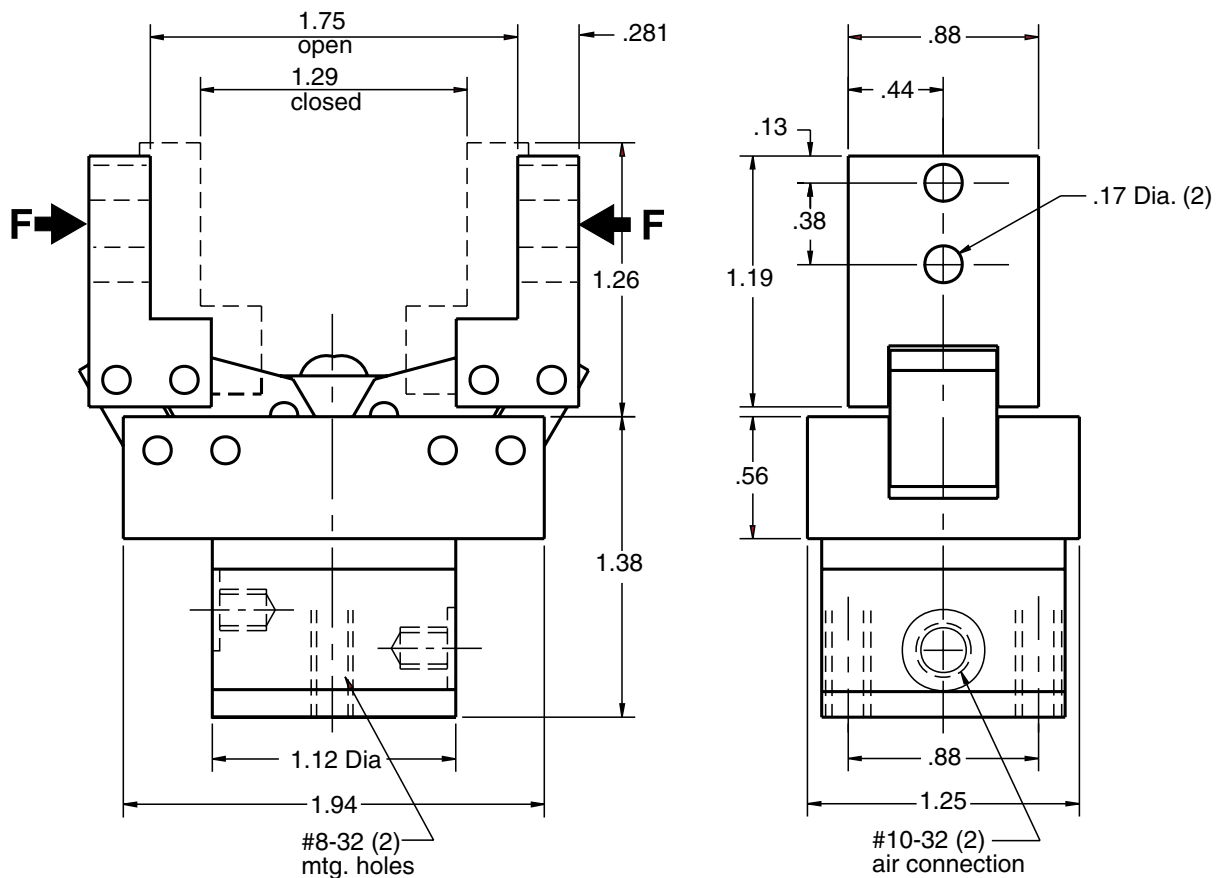

B-0P

B

TECHNICAL DATA	
Weight	7 oz
Max Rec. Load	1 lb
Force @ 80 psi	6 lbs @ F
Operating Pressure	60-100 PSI

For sensing options, see page 54